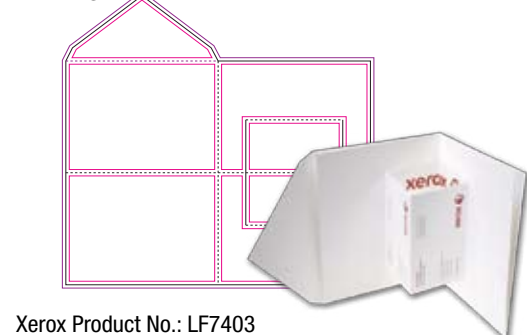

MAILERS

Xerox Product No.: LF7403
Name: 2-Up Pop-Up Business Card Mailer
Sheet size: 18" x 12"
Size Specs: 4.25" x 5.5"
Paper: 12pt Supreme Gloss or 100# Color Xpressions