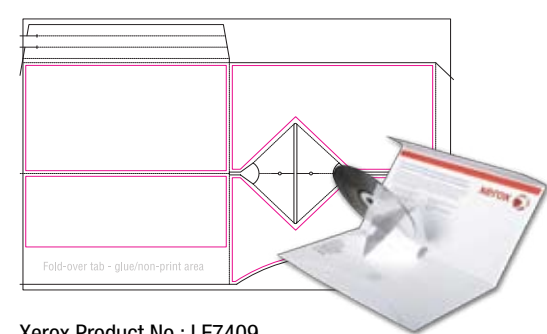

MAILERS

Xerox Product No.: LF7403
Name: 2-Up Pop-Up Business Card Mailer
Sheet size: 18" x 12"
Size Specs: 4.25" x 5.5"
Paper: 12pt Supreme Gloss or 100# Color Xpressions

Xerox Product No.: LF7405
Name: Invitation Mailer 1-Up
Sheet size: 18" x 12"
Size Specs: 4" x 6"
Paper: 12pt Supreme Gloss

Xerox Product No.: LF7406
Name: Photo Box Mailer
Sheet size: 18" x 12"
Size Specs: 4.25" x 6.375" x 0.25"
Paper: 12pt to 14pt Supreme Gloss

Xerox Product No.: LF7407
Name: Flash Drive Mailer
Sheet size: 18" x 12" (1-up) or 20.5" x 14.33" (2-up)
Size Specs: 5" x 3" x 1.875" approx.
Paper: 12pt to 14pt Supreme Gloss

Xerox Product No.: LF7408
Name: Pop-Up CD/DVD Mailer
Sheet size: 18" x 12"
Size Specs: 4.9375" x 8.625" folded
Paper: 12pt for USPS, 14pt Supreme Gloss can be used

Xerox Product No.: LF7409
Name: Pop-Up DVD Mailer1
Sheet size: 18" x 12"
Size Specs: 5.25" x 5.25" x 0.125"
Paper: 12pt to 14pt Supreme Gloss

Xerox Product No.: LF7411
Name: Invitation Mailer 2-Up
Sheet size: 18" x 12"
Size Specs: 4" x 6"
Paper: 12pt Supreme Gloss

Xerox Product No.: LF7409
Name: Pop-Up CD/DVD Mailer w/tape tabs
Sheet size: 18" x 12"
Size Specs: 4.9375" x 8.625" folded
Paper: 12pt to 18pt Supreme Gloss