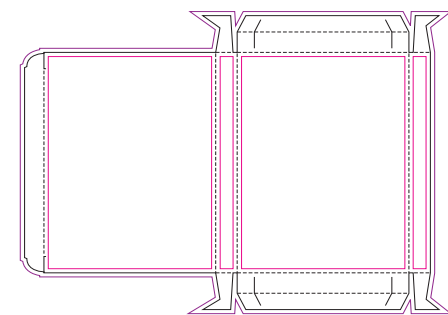

BOXES

Xerox Product No.: LF7201
Name: 4 x 4 Cube or Candy Box
Sheet size: 18" x 12"
Size Specs: 4x4 with tabbed top lid
Paper: 12pt to 18pt Supreme Gloss

Xerox Product No.: LF7202
Name: 2-Up 3 Ball Golf Ball Box
Sheet size: 18" x 12"
Size Specs: 1.75" x 5" x 1.6875"
Paper: 12pt to 18pt Supreme Gloss

Xerox Product No.: LF7203
Name: Greeting Card Box #A
Sheet size: 18" x 12"
Size Specs: 6.75" x 5" x 0.625"
Paper: 12pt to 18pt Supreme Gloss

Xerox Product No.: LF7204
Name: Greeting Card Box #B
Sheet size: 20.5" x 14.33"
Size Specs: 5.5" x 7.75" x 0.75"
Paper: 18pt Supreme Gloss

Xerox Product No.: LF7206
Name: Playing Card Box #1
Sheet size: 20.5" x 14.33" or 18" x 12"
Size Specs: 2.5" x 3.625" x 0.75"
Paper: 12pt to 14pt Supreme Gloss

Xerox Product No.: LF7206
Name: Playing Card Box #2
Sheet size: 20.5" x 14.33"
Size Specs:
Paper: 12pt to 14pt Supreme Gloss

MAILERS

Xerox Product No.: LF7403
Name: 2-Up Pop-Up Business Card Mailer
Sheet size: 18" x 12"
Size Specs: 4.25" x 5.5"
Paper: 12pt Supreme Gloss or 100# Color Xpressions

Xerox Product No.: LF7405
Name: Invitation Mailer 1-Up
Sheet size: 18" x 12"
Size Specs: 4" x 6"
Paper: 12pt Supreme Gloss