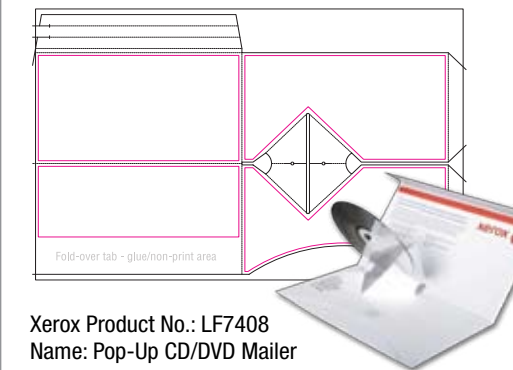

Xerox Product No.: LF7203
Name: Greeting Card Box #A
Sheet size: 18" x 12"
Size Specs: 6.75" x 5" x 0.625"
Paper: 12pt to 18pt Supreme Gloss

Xerox Product No.: LF7204
Name: Greeting Card Box #B
Sheet size: 20.5" x 14.33"
Size Specs: 5.5" x 7.75" x 0.75"
Paper: 18pt Supreme Gloss

Xerox Product No.: LF7206
Name: Playing Card Box #1
Sheet size: 20.5" x 14.33" or 18" x 12"
Size Specs: 2.5" x 3.625" x 0.75"
Paper: 12pt to 14pt Supreme Gloss

Xerox Product No.: LF7206
Name: Playing Card Box #2
Sheet size: 20.5" x 14.33"
Size Specs:
Paper: 12pt to 14pt Supreme Gloss

MAILERS

Xerox Product No.: LF7403
Name: 2-Up Pop-Up Business Card Mailer
Sheet size: 18" x 12"
Size Specs: 4.25" x 5.5"
Paper: 12pt Supreme Gloss or 100# Color Xpressions

Xerox Product No.: LF7405
Name: Invitation Mailer 1-Up
Sheet size: 18" x 12"
Size Specs: 4" x 6"
Paper: 12pt Supreme Gloss

Xerox Product No.: LF7406
Name: Photo Box Mailer
Sheet size: 18" x 12"
Size Specs: 4.25" x 6.375" x 0.25"
Paper: 12pt to 14pt Supreme Gloss

Xerox Product No.: LF7407
Name: Flash Drive Mailer
Sheet size: 18" x 12" (1-up) or 20.5" x 14.33" (2-up)
Size Specs: 5" x 3" x 1.875" approx.
Paper: 12pt to 14pt Supreme Gloss