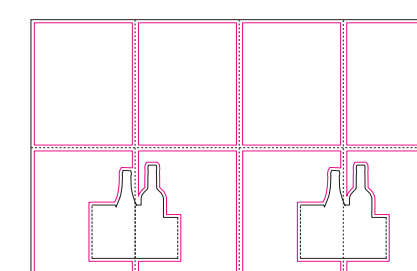

Xerox Product No.: LF7411
Name: Invitation Mailer 2-Up
Sheet size: 18" x 12"
Size Specs: 4" x 6"
Paper: 12pt Supreme Gloss

Xerox Product No.: LF7409
Name: Pop-Up CD/DVD Mailer w/tape tabs
Sheet size: 18" x 12"
Size Specs: 4.9375" x 8.625" folded
Paper: 12pt to 18pt Supreme Gloss

Xerox Product No.: LF7409
Name: Pop-Up DVD Mailer1 w/tape tabs
Sheet size: 18" x 12"
Size Specs: 5.25" x 5.25" x 0.125"
Paper: 12pt to 14pt Supreme Gloss

CARDS

Xerox Product No.: LF7301
Name: 2-Up Pop-Up Star Card
Sheet size: 18" x 12"
Size Specs: 4.25" x 5.5"
Paper Grade: 8pt to 10pt Supreme Gloss

Xerox Product No.: LF7302
Name: 2-Up Pop-Up Heart Card
Sheet size: 18" x 12"
Size Specs: 4.25" x 5.5"
Paper Grade: 8pt to 10pt Supreme Gloss

Xerox Product No.: LF7303
Name: Ventosa Pop-Up Wine Card
Sheet size: 11" x 17"
Size Specs: 4.25" x 5.5"
Paper Grade: 8pt to 10pt Supreme Gloss

APPLICATIONS

Xerox Product No.: LF7501
Name: Photo Pix Photo Sheet
Sheet size: 11" x 17"
Size Specs: 1-8" x 10", 1-5" x 7", 4-2.375" x 3.375"
Paper Grade: 10pt Supreme Gloss or True Photo

Xerox Product No.: LF7502
Name: Wine Bottle Neckers 7-Up
Sheet size: 18" x 12"
Size Specs: 5.19" x 3.375"
Paper Grade: 8pt to 12pt Supreme Gloss