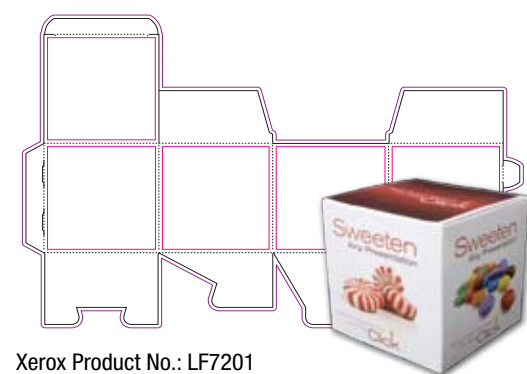

BOXES

Xerox Product No.: LF7201
Name: 4 x 4 Cube or Candy Box
Sheet size: 18" x 12"
Size Specs: 4x4 with tabbed top lid
Paper: 12pt to 18pt Supreme Gloss

Xerox Product No.: LF7202
Name: 2-Up 3 Ball Golf Ball Box
Sheet size: 18" x 12"
Size Specs: 1.75" x 5" x 1.6875"
Paper: 12pt to 18pt Supreme Gloss

Xerox Product No.: LF7203
Name: Greeting Card Box #A
Sheet size: 18" x 12"
Size Specs: 6.75" x 5" x 0.625"
Paper: 12pt to 18pt Supreme Gloss

Xerox Product No.: LF7204
Name: Greeting Card Box #B
Sheet size: 20.5" x 14.33"
Size Specs: 5.5" x 7.75" x 0.75"
Paper: 18pt Supreme Gloss

Xerox Product No.: LF7206
Name: Playing Card Box #1
Sheet size: 20.5" x 14.33" or 18" x 12"
Size Specs: 2.5" x 3.625" x 0.75"
Paper: 12pt to 14pt Supreme Gloss

Xerox Product No.: LF7206
Name: Playing Card Box #2
Sheet size: 20.5" x 14.33"
Size Specs:
Paper: 12pt to 14pt Supreme Gloss

FOLDERS

Xerox Product No.: LF7101
Name: iGen Button Pocket Folder
Sheet size: 20.5" x 14.33"
Size Specs: 8.75" x 11.25", 2-3" pockets, b-card slits
Paper Grade: 12pt to 18pt Supreme Gloss

Xerox Product No.: LF7101
Name: iGen Tape Tab Pocket Folder
Sheet size: 20.5" x 14.33"
Size Specs: 8.75" x 11.25", 2-3" pockets, b-card slits
Paper Grade: 12pt to 18pt Supreme Gloss